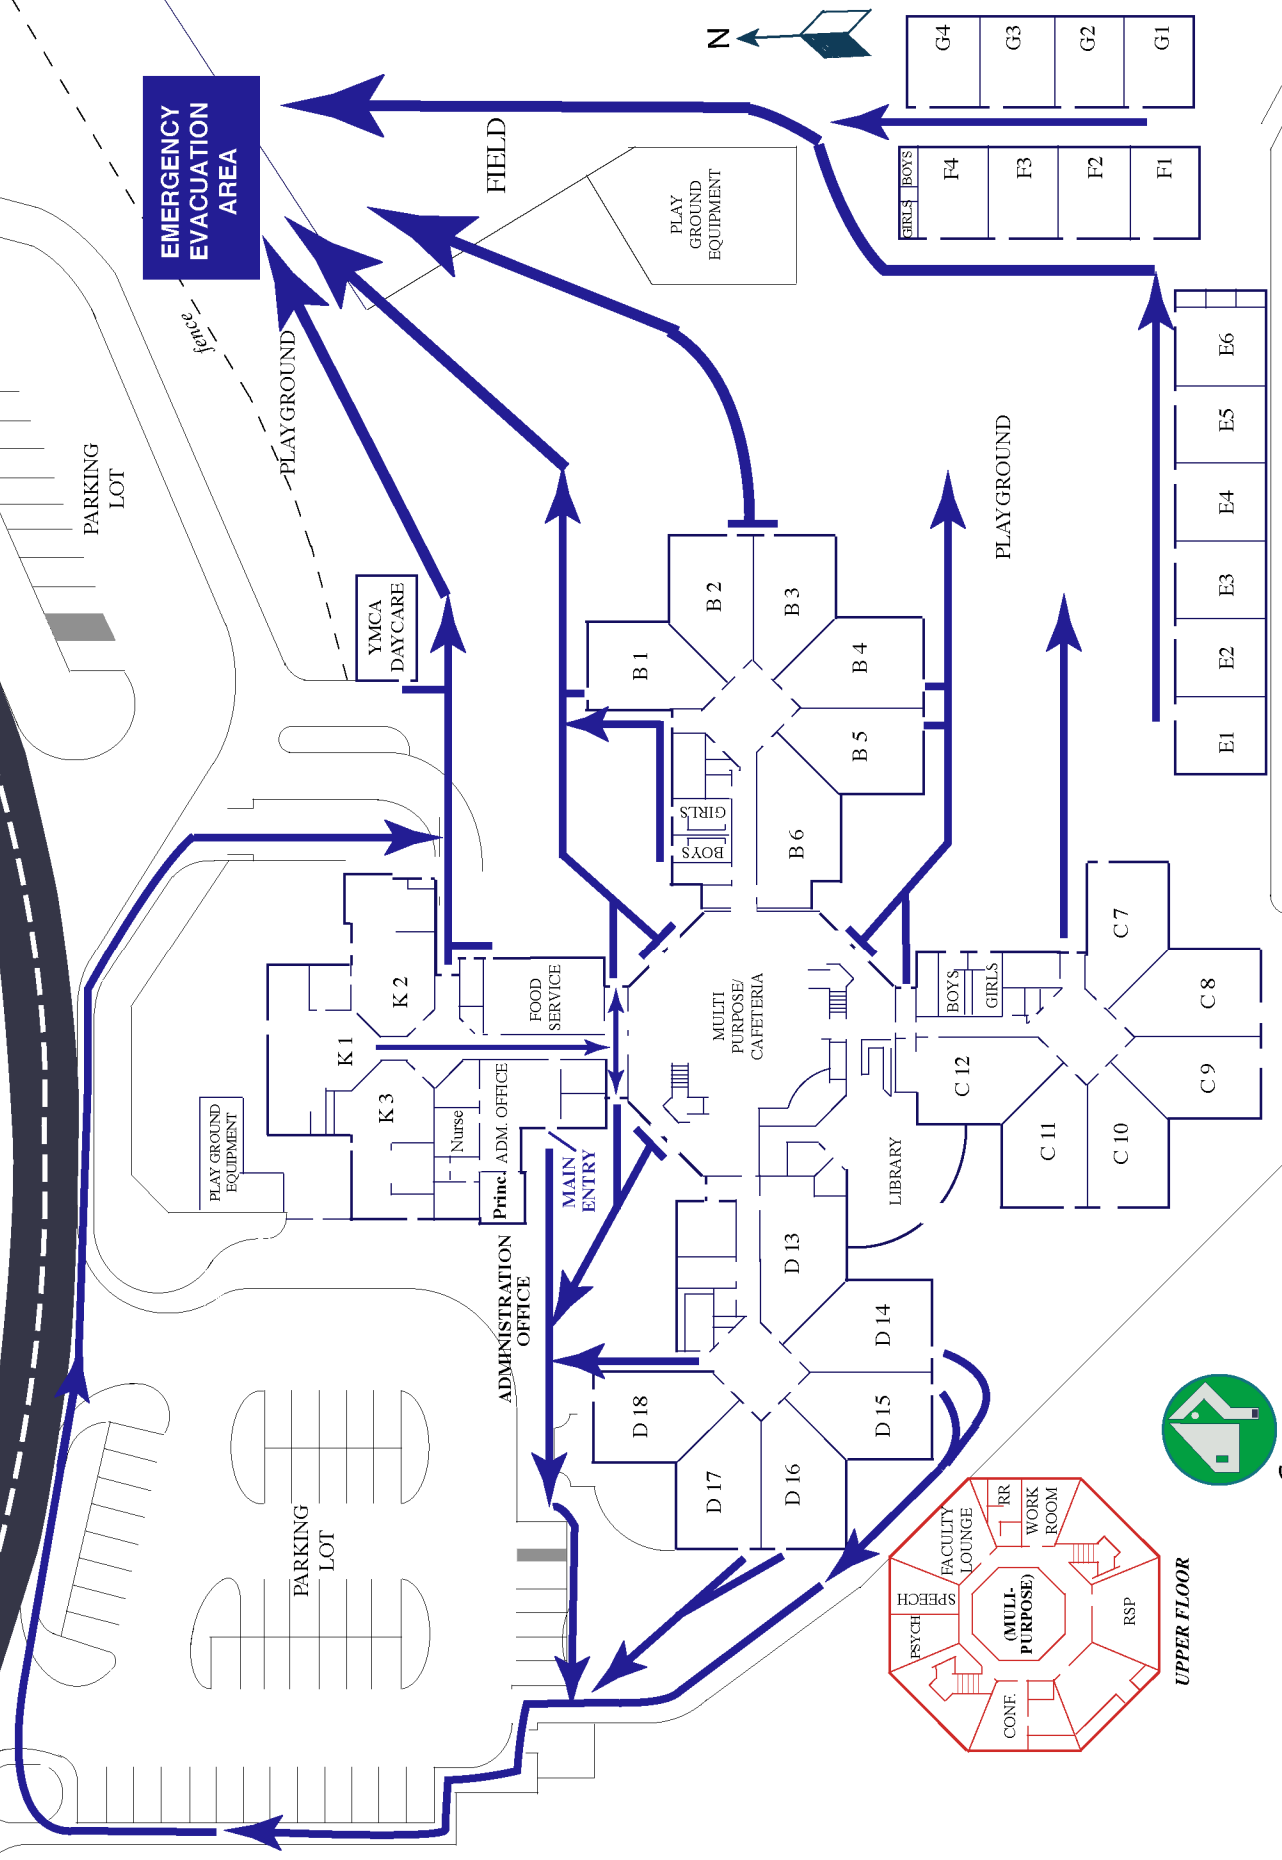

EVACUATION MAP

SILVER OAK ELEMENTARY SCHOOL

5000 FARNSWORTH DRIVE,
SAN JOSE, CA 95135

FARNSWORTH DRIVE

DECEMBER
2006

Concept
EHS Services®