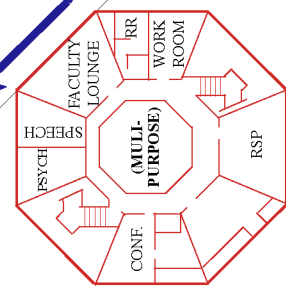

EVACUATION MAP

SILVER OAK ELEMENTARY SCHOOL

5000 FARNSWORTH DRIVE,
SAN JOSE, CA 95135

FARNSWORTH DRIVE

DECEMBER
2006

Concept
EHS Services®